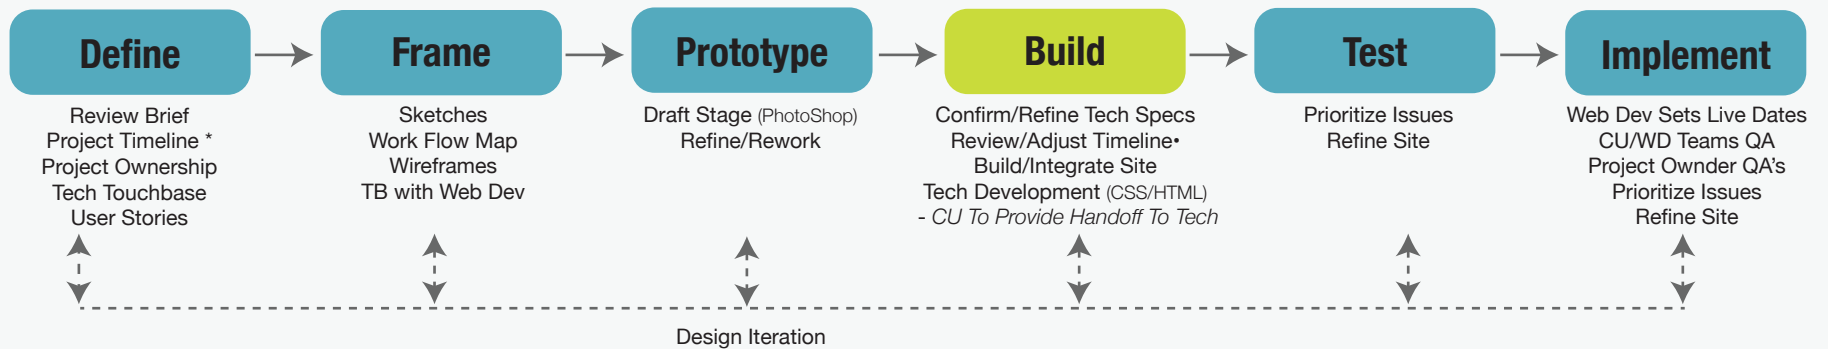

Workflow Overview

CU/Web Dev Workflow

Partner Workflow

*Timeline is an estimation that is created after Web Dev TB and may be updated at Build stage based upon any additions made post Definition stage.