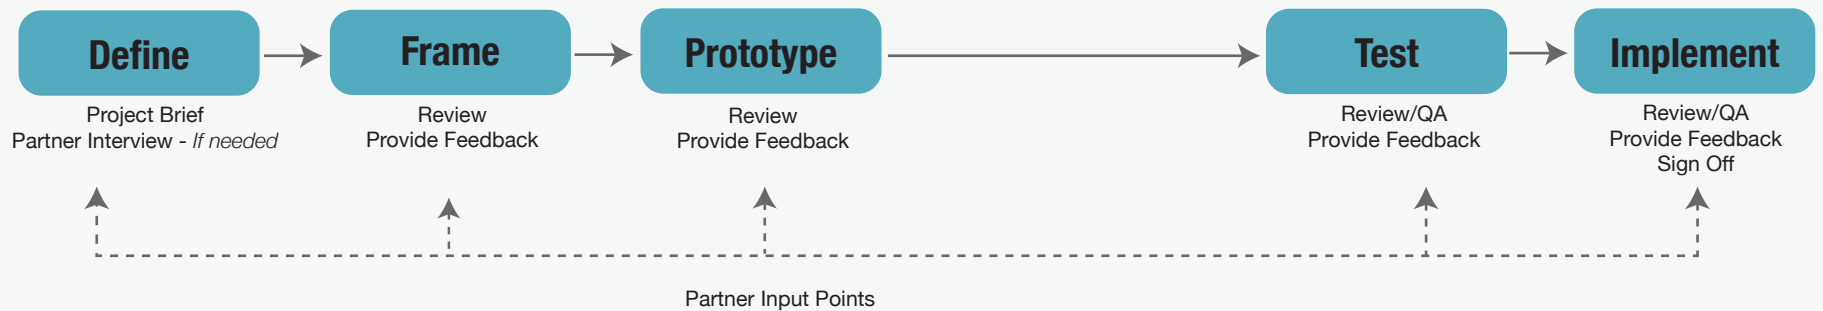

Workflow Overview

CU/Web Dev Workflow

Partner Workflow

*Timeline is an estimation that is created after Web Dev TB and may be updated at Build stage based upon any additions made post Definition stage.