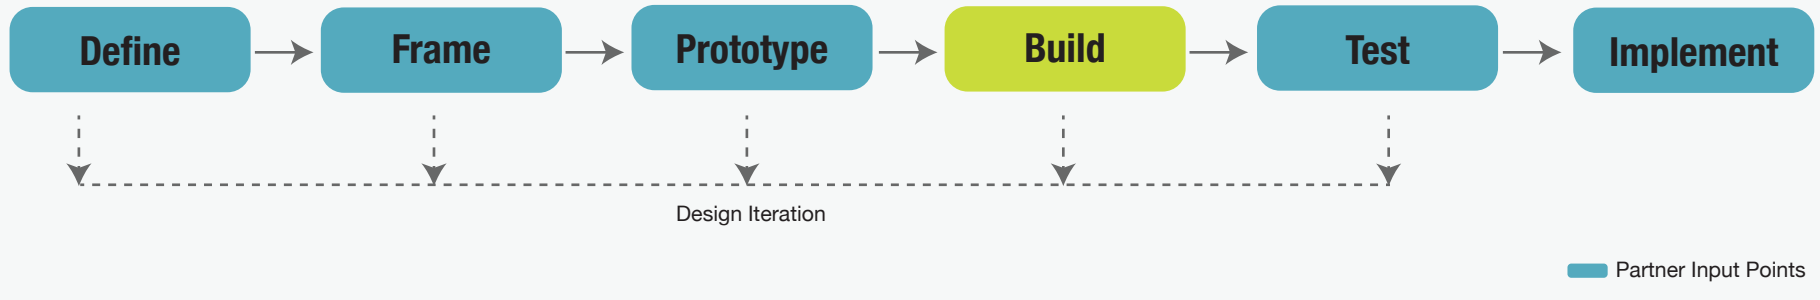

Workflow Overview

CU/Web Dev Workflow

Partner Workflow

*Timeline is an estimation that is created after Web Dev TB and may be updated at Build stage based upon any additions made post Definition stage.